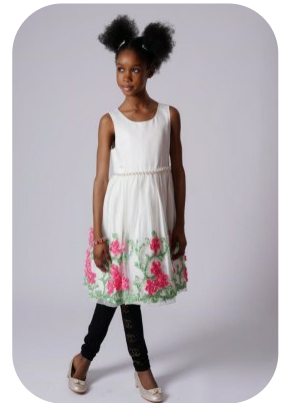

Additional Talents:
SWIM BIKE KARATE ACTING